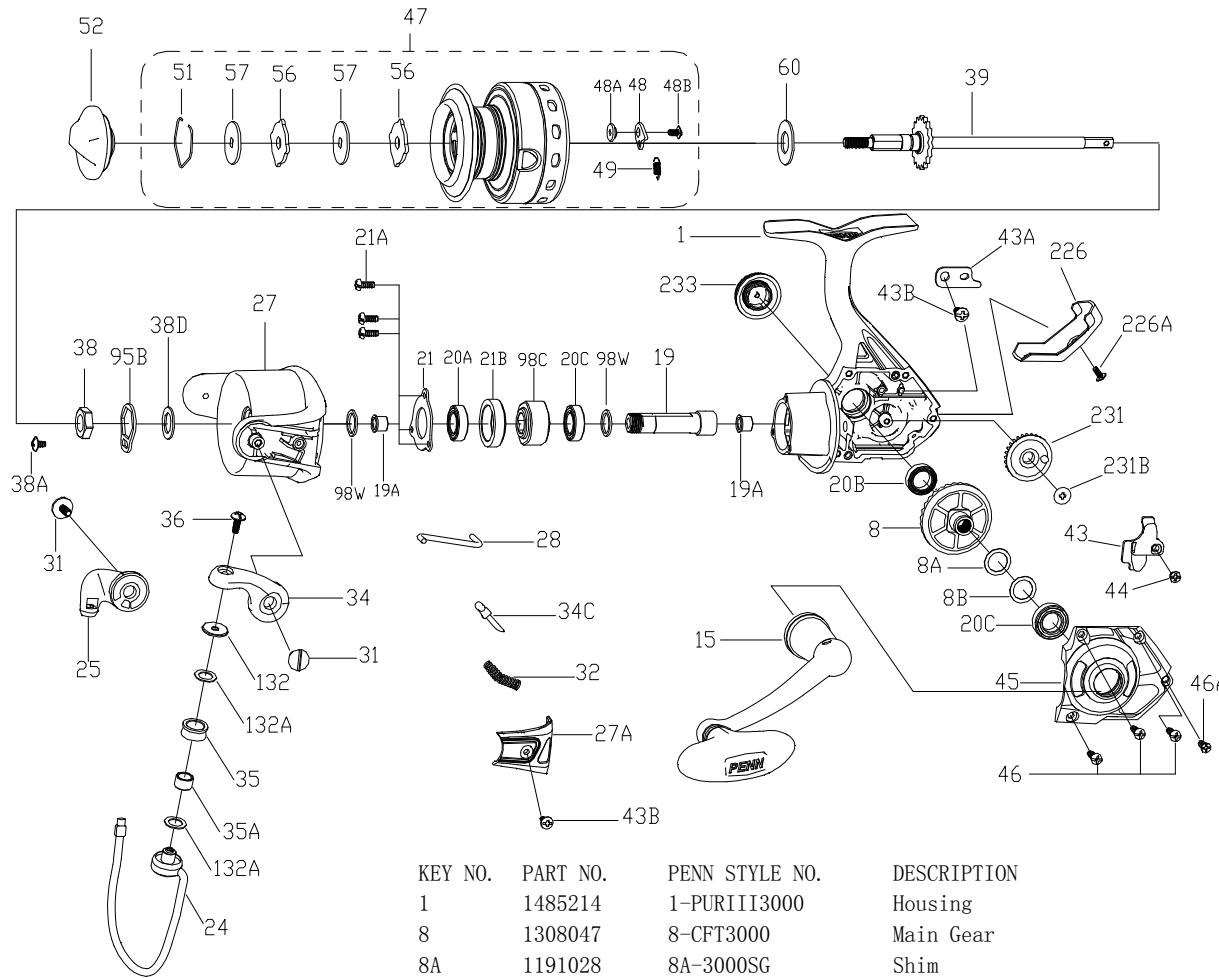

## PARTS LIST FOR MODEL AS PURIII3000

KEY NO.	PART NO.	PENN STYLE NO.	DESCRIPTION
24	1308054	24-CFT3000	Bail Wire
25	1308056	25-CFT3000	Bail Holder
27	1485210	27-PURIII3000	Rotor
27A	1308059	27A-CFT3000	Bail Pivot Cover
28	1308061	28-CFT3000	Trip Lever
31	1308063	31-CFT3000	Bail Arm Screw(2 req)
32	1191586	32-3000SG	Bail Spring
34	1308064	34-CFT3000	Bail Arm
34C	1308065	34C-CFT3000	Pivot Arm
35	1308066	35-CFT3000	Line Roller
35A	1308067	35A-CFT3000	Line Roller Bushing
36	1191699	36-3000SG	Bail Stud Screw
38	1203994	38-3000PUR	Rotor Nut
38A	1308069	38A-CFT3000	Rotor Locking Plate Screw
38D	1308070	38D-CFT3000	Rotor Nut Washer
39	1365725	39-FRCII3000	Main Shaft Assembly
43	1485219	43-PURIII3000	Crosswind Block
43A	1191818	43A-3000SG	Crosswind Block Plate
43B	1203997	43B-3000PUR	Bail Pivot Cover Screw(2 req)
44	1191843	44-3000SG	Crosswind Block Screw
45	1485213	45-PURIII3000	Housing Cover
46	1485201	46-PURIII3000	Housing Cover Screw (3 req)
46A	1485202	46A-PURIII3000	Housing Cover Screw
47	1485223	47-PURIII3000	Spool Assembly
48	1211604	48-3000SG	Click Tongue
48A	1214226	48A-3000SG	Click Tongue Washer
48B	1214189	48B-3000SG	Spool Click Screw
49	1211605	49-3000SG	Click Tongue Spring
51	1308078	51-CFT3000	Drag Retaining Ring
52	1485221	52-PURIII3000	Drag Knob Assembly
56	1485222	56-PURIII3000	Drag Washer (2 req)
57	1192043	57-3000SG	Keyed Washer (2 req)
60	1192060	60-3000SG	Thrust Washer
95B	1308081	95B-CFT3000	Rotor Locking Plate
98C	1192212	98C-3000SG	Clutch/Sleeve Assembly
98W	1204004	98W-3000PUR	Washer (2 req)
132	1192296	132-3000SG	Roller Washer
132A	1192302	132A-3000SG	Line Roller Washer (2 req)
226	1485215	226-PURIII3000	Rear Cover
226A	1485216	226A-PURIII3000	Rear Cover Screw
231	1485217	231-PURIII3000	Crosswind Gear
231B	1485218	231B-PURIII3000	Screw Crosswind Gear
233	1485198	233-PURIII3000	Bearing Cover Assembly
1	1485214	1-PURIII3000	Housing
8	1308047	8-CFT3000	Main Gear
8A	1191028	8A-3000SG	Shim
8B	1485199	8B-PURIII3000	Shim B
15	1485220	15-PURIII3000	Handle Assembly
19	1485212	19-PURIII3000	Pinion Gear
19A	1191252	19A-3000SG	Bushing (2 req)
20A	1203973	20A-3000PUR	Ball Bearing
20B	1203974	20B-3000PUR	Ball Bearing
20C	1203975	20C-3000PUR	Ball Bearing (2 req)
21	1308052	21-CFT3000	Bearing Retainer
21A	1485211	21A-PURIII3000	Bearing Retainer Screw (3 req)
21B	1192648	21B-3000SG	Collar